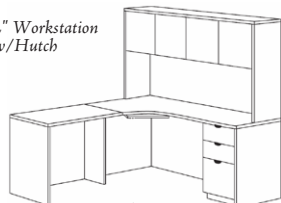

Layout - Suite PL#5

(Right Configuration shown)

Total List: $1,811.00

(Includes: PL177R, PL145, PL166, PL175)
Excluding Keyboard System & Desk Accessories.

Full Product Line Component Details (See Page 17)

Just some of the many possibilities • Price shown as example only and will vary by size. Please contact your representative for details.

Left "L" Workstation w/Hutch

List: $1,929.00

Right Economy "U" Group