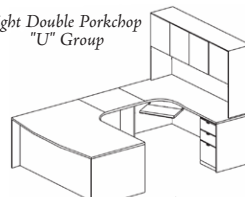

PL184

4 Drawer Lateral File  
35½"W x 22"D x 54½"H  
List: \$2,099.00

Layout - Suite PL#5

(Right Configuration shown)

Total List: \$1,811.00

(Includes: PL177R, PL145, PL166, PL175)  
Excluding Keyboard System & Desk Accessories.

Full Product Line Component Details (See Page 17)

Just some of the many possibilities • Price shown as example only and will vary by size. Please contact your representative for details.

Left "L" Workstation w/Hutch

List: \$1,929.00

Right Economy "U" Group

List: \$2,064.00

Right Double Porkchop "U" Group

List: \$2,493.00

Left Economy Peninsula "U" Group

List: \$1,461.00

List prices shown are suggested prices and are subject to change without notice. Colors shown are representation only.