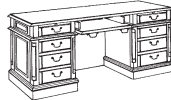

(A) 7990 36

Executive Desk

- Center Drawer w/Pencil Tray
- Pull-out Writing Board
- Box, Locking Box & File Per Pedestal

72"W x 36"D x 30"H

List: \$3,171.00

(C) SO7990 88

Table Desk

- Three Drawers
- 2 Pull-out Writing Boards

72"W x 36"D x 30"H

List: \$2,875.00

(E) 7990 21

Kneehole Credenza

- Drop-front Keyboard Drawer
- Pull-out Writing Boards
- Box, Locking Box, Locking File Per Pedestal

72"W x 24"D x 30"H

List: \$3,003.00

(G) 7990 63

Hutch w/Wire Mesh Doors

- Three Accent & One Task Light
- Two Adj. Shelves Behind Each Door

72"W x 15"D x 50"H

List: \$2,542.00

(F) SO7990 22

Computer Credenza

- Drop-front Keyboard Drawer
- Pull-out Writing Boards
- Box, Locking Box, Locking File in Left Pedestal
- Box, CPU Storage in Right Pedestal