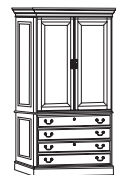

*Ships in 2 Cartons

Finish Available:

English Cherry