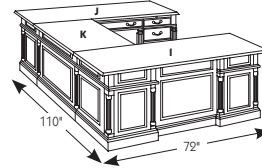

(E) SO7990 579

- Right Single Pedestal Return
- Box, Locking Box, Locking File Drawer
 - Wire Management Access
- 48"W x 24"D x 30"H
List: \$2,010.00

(F) SO7990 480

- Right Single Pedestal Desk
- Center Drawer w/Pencil Tray
 - Pull-out Writing Board
 - Box, Locking Box, Locking File Drawer
- 66"W x 30"D x 30"H
List: \$2,358.00

(G) SO7990 580

- Executive Right Pedestal Desk
- Center Drawer w/Pencil Tray
 - Pull-out Writing Board
 - Box, Locking Box, Locking File Drawer
- 72"W x 36"D x 30"H
List: \$2,836.00

(H) SO7990 589

- Left Single Pedestal Return
- Box, Locking Box, Locking File Drawer
 - Wire Management Access
- 48"W x 24"D x 30"H
List: \$2,010.00