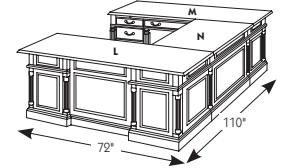

(I) SO7990 570

- Executive Left Pedestal Desk
- Center Drawer w/Pencil Tray
 - Pull-out Writing Board
 - Box, Locking Box, Locking File Drwr.
- 72"W x 36"D x 30"H
List: \$2,836.00

(J) SO7990 577

- Exec. Right Pedestal Credenza
- Box, Locking Box, Locking File Drwr.
 - Pull-out Writing Board
 - Drop-front Keyboard Tray
- 72"W x 24"D x 30"H
List: \$2,092.00

(K) SO7990 59

- "U" Bridge
- 50"W x 24"D x 30"H
List: \$990.00

(L) SO7990 580

- Executive Right Pedestal Desk
- Center Drawer w/Pencil Tray
 - Pull-out Writing Board
 - Box, Locking Box, Locking File Drwr.
- 72"W x 36"D x 30"H
List: \$2,836.00