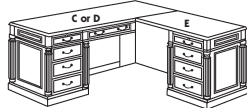

(A) 7990 16

- Two Drawer Lateral File
- Two Locking Drawers
 - Letter and/or Legal Size Filing
 - Anti-Tip Device
- 36"W x 24"D x 30"H
List: \$1,667.00

(B) SO7990 17

- Four Drawer Lateral File
- Four Locking Drawers
 - Letter and/or Legal Size Filing
 - Anti-Tip Device
- 36"W x 24"D x 54"H
List: \$2,625.00