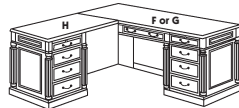

(C) SO7990 470

- Left Single Pedestal Desk
- Center Drawer w/Pencil Tray
 - Pull-out Writing Board
 - Box, Locking Box, Locking File Drawer
- 66"W x 30"D x 30"H
List: \$2,358.00

(D) SO7990 570

- Executive Left Pedestal Desk
- Center Drawer w/Pencil Tray
 - Pull-out Writing Board
 - Box, Locking Box, Locking File Drawer
- 72"W x 36"D x 30"H
List: \$2,836.00

(E) SO7990 579

- Right Single Pedestal Return
- Box, Locking Box, Locking File Drawer
 - Wire Management Access
- 48"W x 24"D x 30"H
List: \$2,010.00

(F) SO7990 480

- Right Single Pedestal Desk
- Center Drawer w/Pencil Tray
 - Pull-out Writing Board
 - Box, Locking Box, Locking File Drawer
- 66"W x 30"D x 30"H
List: \$2,358.00